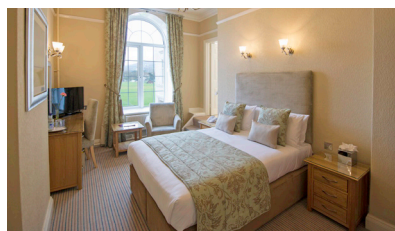

BELMONT

HOTEL

TWIXMAS SPECIAL OFFER 2024

28 & 29 December Inclusive	WAS 2 NIGHTS TARIFF	2 NIGHTS SPECIAL OFFER
	DBB	DBB
Standard Double Room	314	250
Belmont Room Double or Twin	344	275
Superior Inland Double or Twin	354	315
Belmont Sea Facing Double or Twin	354	315
Deluxe Sea Facing Double or Twin	394	345
Standard Inland Facing Single	354	315
Deluxe Single	394	345

Prices shown are per person, for the 2-night stay, based on two adults sharing a twin/double bedded room and includes 5-course table d'Hote dinner, full English breakfast, and VAT at the current rate. This offer applies to new bookings only, and is available on a selected number of rooms, subject to availability. 2-night stay required. Room numbers and special requests cannot be guaranteed. To take advantage of this offer, full payment will be taken at the time of booking, and these bookings are non-refundable and non-transferable.

ENJOY ALL OF THE FOLLOWING ON YOUR STAY - BASED AT OUR SISTER HOTEL, THE VICTORIA:
 LUXURY SOURCE SPA & WELLNESS | HEATED POOL | SPA BATH | SAUNA | STEAM ROOM
 GYM | RELAXATION AREA | SOURCE SPA TREATMENTS (PRE-BOOKING RECOMMENDED)