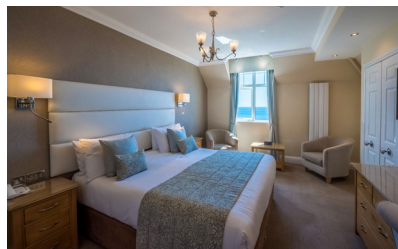

## NOVEMBER OFFER 2024

1st – 30th November inclusive

ROOM TYPE	WAS 2+ NIGHTS TARIFF		NOW 2+ NIGHTS	
	BB	DBB	BB	DBB
Standard Double Room	127	157	99	129
Belmont Room Double or Twin	142	172	109	139
Superior Inland Double or Twin	147	177	119	149
Belmont Sea Facing Double or Twin	147	177	119	149
Deluxe Sea Facing Double or Twin	167	197	139	169
Standard Inland Facing Single	147	177	119	149
Deluxe Single	167	197	139	169

Room numbers and special requests cannot be guaranteed. The dinner, room and breakfast package includes a 5-course table d'Hote dinner.

\*One Devon Cream Tea per person during your stay.

ENJOY ALL OF THE FOLLOWING ON YOUR STAY - BASED AT OUR SISTER HOTEL, THE VICTORIA :  
LUXURY SOURCE SPA & WELLNESS | HEATED POOL | SPA BATH | SAUNA | STEAM ROOM | GYM  
RELAXATION AREA | SOURCE SPA TREATMENTS (PRE-BOOKING RECOMMENDED)